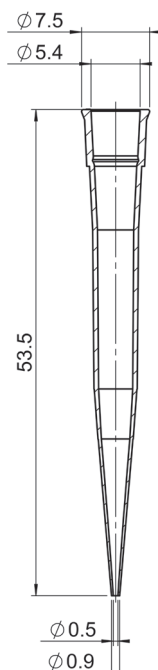

# 5 – 300 µl Pipette tips

## 732010 | 732030

PRODUCT  
INFORMATION

Dimensions in mm

<b>Volume</b>	5 – 300 µl
<b>Material</b>	PP; autoclavable at 121 °C (2 bar) acc. to DIN EN 285
<b>Color</b>	transparent
<b>Packaging</b>	bulk
<b>Quality</b>	Produced under cleanroom conditions acc. to ISO 14 644-1 class 8