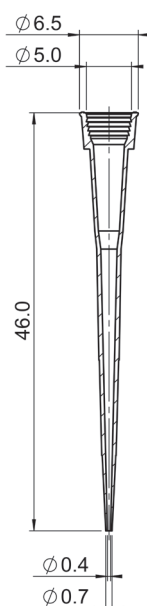

# 0.5 – 20 $\mu$ l Pipette tips

## 732004 | 732024

PRODUCT  
INFORMATION

Dimensions in mm

<b>Volume</b>	0.5 – 20 $\mu$ l
<b>Material</b>	PP; autoclavable at 121 °C (2 bar) acc. to DIN EN 285
<b>Color</b>	transparent
<b>Packaging</b>	bulk
<b>Quality</b>	Produced under cleanroom conditions acc. to ISO 14 644-1 class 8