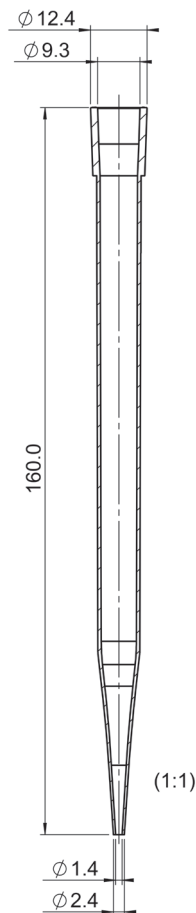

0.5 – 5 ml Pipette tips

702595 | 702600

PRODUCT
INFORMATION

Dimensions in mm

Volume	0.5 – 5 ml
Material	PP; autoclavable at 121 °C (2 bar) acc. to DIN EN 285
Color	transparent
Packaging	bulk
Quality	Produced under cleanroom conditions.