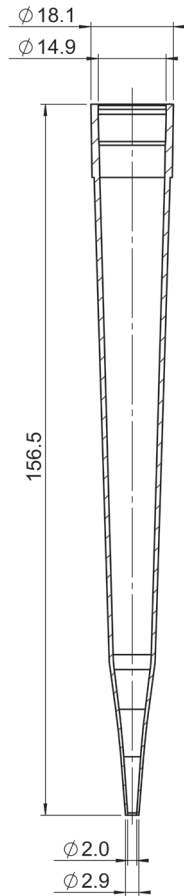

1 – 10 ml Pipette tips

702603 | 702604

Dimensions in mm

Volume	1 – 10 ml
Material	PP; autoclavable at 121 °C (2 bar) acc. to DIN EN 285
Color	transparent
Packaging	bulk
Quality	Produced under cleanroom conditions