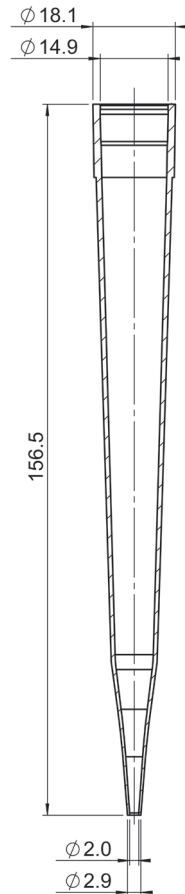

# 1 – 10 ml Pipette tips

## 702608

 PRODUCT  
INFORMATION

Dimensions in mm

<b>Volume</b>	1 – 10 ml
<b>Material</b>	PP; autoclavable at 121 °C (2 bar) acc. to DIN EN 285
<b>Color</b>	transparent
<b>Packaging</b>	racked
<b>Quality</b>	Produced under cleanroom conditions