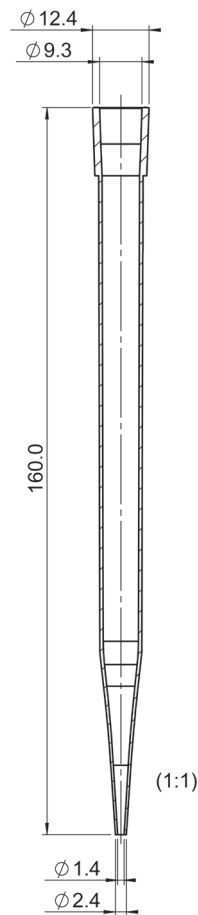

0.5 – 5 ml Pipette tips

702605

 PRODUCT
INFORMATION

Dimensions in mm

Volume	0.5 – 5 ml
Material	PP; autoclavable at 121 °C (2 bar) acc. to DIN EN 285
Color	transparent
Packaging	racked
Quality	Produced under cleanroom conditions.