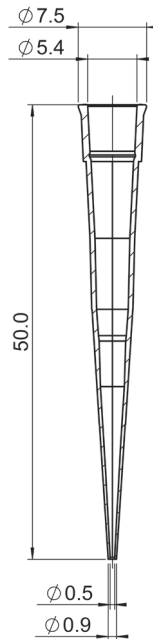

2 – 200 µl Pipette tips

732008 | 732028

Dimensions in mm

Volume	2 – 200 µl
Material	PP; autoclavable at 121 °C (2 bar) acc. to DIN EN 285
Color	yellow
Packaging	bulk
Quality	Produced under cleanroom conditions acc. to ISO 14 644-1 class 8